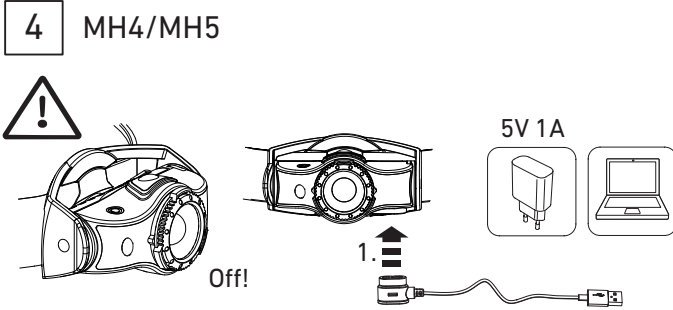

LEDLENSER MH3/MH4/MH5

MH3

AA

MH4/MH5

14500