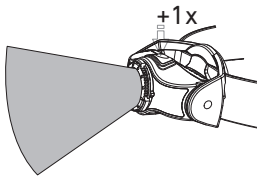

Red mode
(MH4/MH5)

Off

Low Power

Power

Off

Off

Red

Off