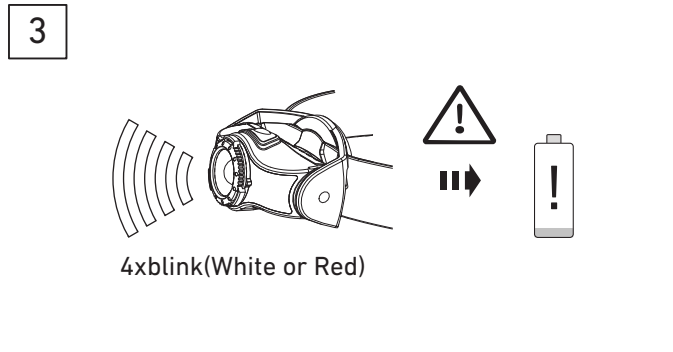

LEDLENSER MH3/MH4/MH5

MH3

AA

MH4/MH5

14500