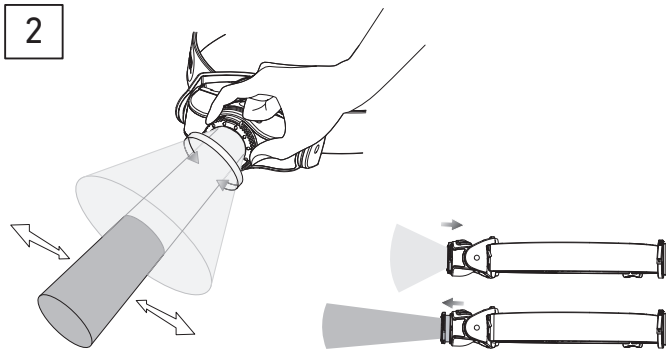

LEDLENSER MH3/MH4/MH5

MH3

AA

MH4/MH5

14500