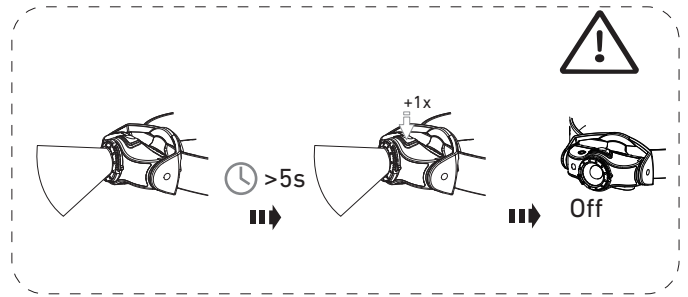

Red mode
(MH4/MH5)

Off

Low Power

Power

Off

Off

Red

Off