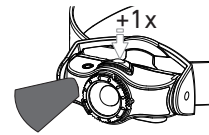

Red mode
(MH4/MH5)

Off

Low Power

Power

Off

Off

Red

Off