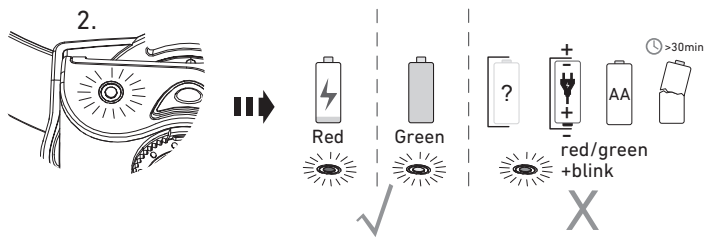

LEDLENSER MH3/MH4/MH5

MH3

AA

MH4/MH5

14500