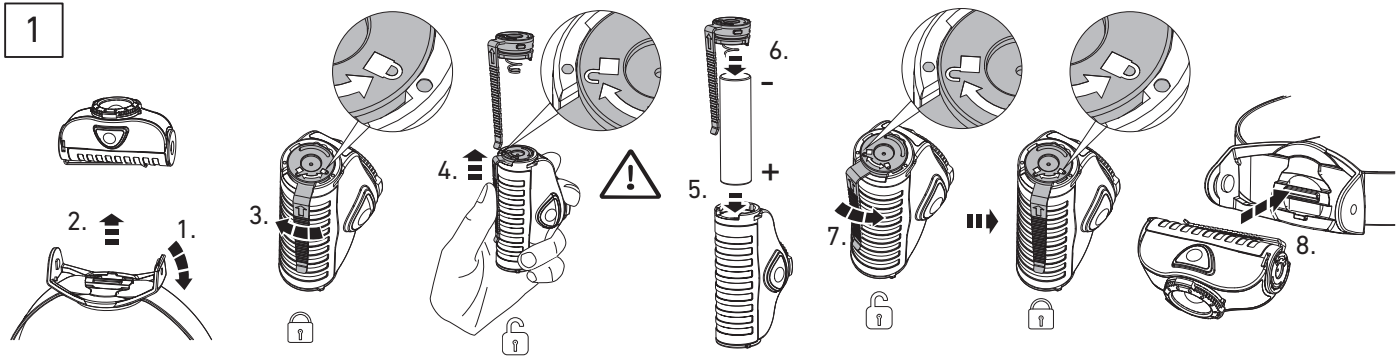

LEDLENSER MH3/MH4/MH5

MH3

AA

MH4/MH5

14500

5

White mode
(MH3/MH4/MH5)

⌚
hold 3s
⏪|||⏩

Red mode
(MH4/MH5)

Off

Low Power

Power

Off

Off

Red

Off