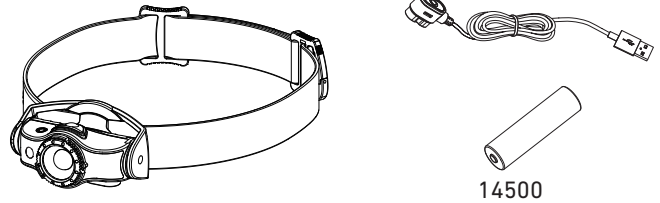

LEDLENSER MH3/MH4/MH5

MH3

AA

MH4/MH5

14500

5

White mode
(MH3/MH4/MH5)

⌚
hold 3s
⏪|||⏩

Red mode
(MH4/MH5)

Off

Low Power

Power

Off

Off

Red

Off